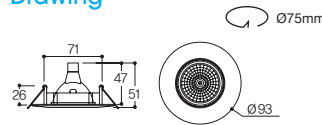

Beam Angle

Drawing

LFD-01.05

75파이 직회전

□ White ■ Black ■ Chrome

Specification

Name LFD-01.05
Size Ø93 × H51
Hole Size Ø75
Lamp HALOGEN MR16(GU5.3) 50W/
 LED MR16(GU5.3)
Material **BODY: AL-DIE CASTING**
SIDE COVER: STEEL

Drawing

Lamp

Distribution curve of luminous intensity

LFD-01.21

프리매입

□ White ■ Black

Specification

Name LFD-01.21
Size Ø129 × H73
Hole Size Ø115
Lamp HALOGEN MR16(GU5.3) 50W/
 LED MR16(GU5.3)
Material **BODY: AL-DIE CASTING**
SIDE COVER: AL-DIE CASTING