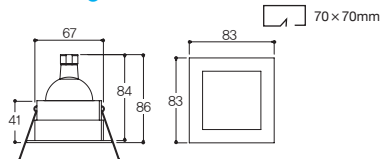

Halogen Down Light

LFD-01.16

사각 유리 매입 小

☐ White ☐ Gray

Specification

Name **LFD-01.16**
Size **W83×D83×H86**
Hole Size **W70×D70**
Lamp **HALOGEN MR16(GU5.3) 50W/
LED MR16(GU5.3)**
Material **BODY: STEEL COVER: GLASS
SIDE COVER: STEEL**

Lamp

MR16 LED MR16

Drawing

LFD-01.17

사각 유리 매입 大

☐ White ☐ Gray

Specification

Name **LFD-01.17**
Size **W112×D112×H86**
Hole Size **W95×D95**
Lamp **HALOGEN MR16(GU5.3) 50W/
LED MR16(GU5.3)**
Material **BODY: STEEL COVER: GLASS
SIDE COVER: AL-DIE CASTING**

Lamp

MR16 LED MR16

Drawing