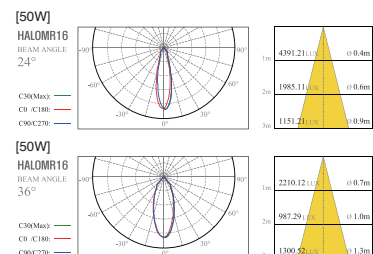

Distribution curve of luminous intensity