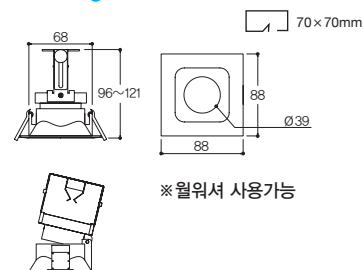

Lamp

Drawing