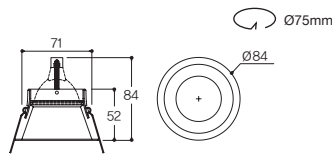

Drawing

Lamp

Distribution curve of luminous intensity

LFD-01.21

프리매입

□ White ■ Black

Specification

Name LFD-01.21
Size Ø129 × H73
Hole Size Ø115
Lamp HALOGEN MR16(GU5.3) 50W/
 LED MR16(GU5.3)
Material **BODY: AL-DIE CASTING**
SIDE COVER: AL-DIE CASTING

Name **LFD-01.24**
 Size $\varnothing 84 \times H84$
 Hole Size $\varnothing 75$
 Lamp HALOGEN MR16(GU5.3) 50W/
 LED MR16(GU5.3)
 Material **BODY: ALUMINUM**

Drawing

Lamp

MR16 LED MR16

Beam Angle

Distribution curve of luminous intensity