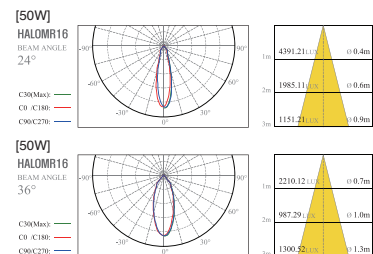

Lamp

MR16 LED MR16

Beam Angle

Drawing

Distribution curve of luminous intensity

LFD-01.35

프리즘 사각 매입

White