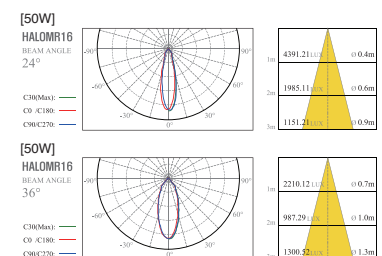

Distribution curve of luminous intensity