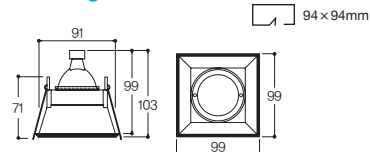

Specification

Name LFD-01.35
Size W99×D99×H103
Hole Size W94×D94
Lamp HALOGEN MR16(GU5.3) 50W/
 LED MR16(GU5.3)
Material **BODY:** AL-DIE CASTING/ STEEL
SIDE COVER: AL-DIE CASTING

Lamp

MR16 LED MR16

Beam Angle

Drawing

Distribution curve of luminous intensity

LFD-01.42

홀 원형 매입

White

Specification

Name LFD-01.42
Size Ø88 × H85~121
Hole Size Ø75
Lamp HALOGEN MR16(GU5.3) 50W/
 LED MR16(GU5.3)
Material **BODY:** AL-DIE CASTING/ STEEL
SIDE COVER: AL-DIE CASTING

Lamp

Drawing

Distribution curve of luminous intensity

LFD-01.41

홀 사각 매입

White

Specification

Name LFD-01.41
Size W88 × D88 × H96~121
Hole Size W70 × D70
Lamp HALOGEN MR16(GU5.3) 50W/
 LED MR16(GU5.3)
Material **BODY:** AL-DIE CASTING/ STEEL
SIDE COVER: AL-DIE CASTING