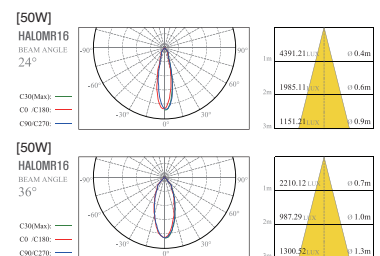

Lamp

Distribution curve of luminous intensity