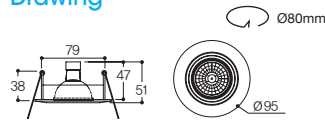

LFD-01.06

80파이 직회전

☐ White ☒ Black

Specification

Name LFD-01.06
Size Ø95 × H51
Hole Size Ø80
Lamp HALOGEN MR16(GU5.3) 50W/
LED MR16(GU5.3)
Material **BODY:** AL-DIE CASTING
SIDE COVER: AL-DIE CASTING

Drawing

Lamp

Distribution curve of luminous intensity

LFD-01.07

85파이 골회전

☐ White

Specification

Name LFD-01.07
Size Ø93 × H51
Hole Size Ø85
Lamp HALOGEN MR16(GU5.3) 50W/
LED MR16(GU5.3)
Material **BODY:** AL-DIE CASTING
SIDE COVER: AL-DIE CASTING

Drawing

Lamp

Distribution curve of luminous intensity