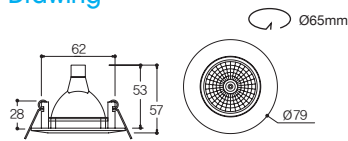

Halogen Down Light

LFD-01.03

65파이 직매입

White Black

Specification

Name **LFD-01.03**
Size $\varnothing 79 \times H57$
Hole Size $\varnothing 65$
Lamp HALOGEN MR16(GU5.3) 50W/
LED MR16(GU5.3)
Material **BODY: AL-DIE CASTING/ STEEL**
SIDE COVER: AL-DIE CASTING

Drawing

Lamp

MR16 LED MR16

Beam Angle

Distribution curve of luminous intensity

LFD-01.32

65파이 직회전

White Black

Specification

Name **LFD-01.32**
Size $\varnothing 89 \times H55$
Hole Size $\varnothing 65$
Lamp HALOGEN MR16(GU5.3) 50W/
LED MR16(GU5.3)
Material **BODY: AL-DIE CASTING/ STEEL**
SIDE COVER: AL-DIE CASTING

Drawing

Lamp

MR16 LED MR16

Beam Angle

Distribution curve of luminous intensity