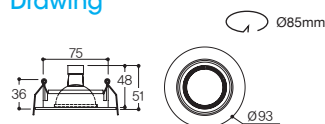

Name LFD-01.06
Size Ø95 × H51
Hole Size Ø80
Lamp HALOGEN MR16(GU5.3) 50W/
 LED MR16(GU5.3)
Material **BODY:** AL-DIE CASTING
SIDE COVER: AL-DIE CASTING

Drawing

Lamp

Distribution curve of luminous intensity

LFD-01.07

85파이 골회전

White

Specification

Name LFD-01.07
Size Ø93 × H51
Hole Size Ø85
Lamp HALOGEN MR16(GU5.3) 50W/
 LED MR16(GU5.3)
Material **BODY:** AL-DIE CASTING
SIDE COVER: AL-DIE CASTING

Drawing

Lamp

Distribution curve of luminous intensity

Halogen Down Light

LFD-01.38

A TYPE 고조도 직다운

White

Specification

Name **LFD-01.38**
Size $\text{Ø}130 \times \text{H}145$
Hole Size $\text{Ø}115$
Lamp HALOGEN MR16(GU5.3) 50W/
LED MR16(GU5.3)
Material **BODY: STEEL**
REFLECTOR: ALUMINUM
SIDE COVER: PC