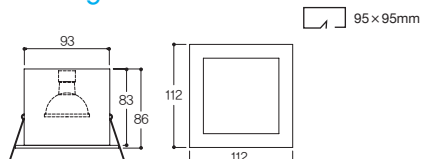

Halogen Down Light

LFD-01.16

사각 유리 매입 小

☐ White ☐ Gray

Specification

Name **LFD-01.16**
Size **W83×D83×H86**
Hole Size **W70×D70**
Lamp **HALOGEN MR16(GU5.3) 50W/
LED MR16(GU5.3)**
Material **BODY: STEEL COVER: GLASS
SIDE COVER: STEEL**

Lamp

MR16 LED MR16

Drawing

LFD-01.17

사각 유리 매입 大

☐ White ☐ Gray

Specification

Name **LFD-01.17**
Size **W112×D112×H86**
Hole Size **W95×D95**
Lamp **HALOGEN MR16(GU5.3) 50W/
LED MR16(GU5.3)**
Material **BODY: STEEL COVER: GLASS
SIDE COVER: AL-DIE CASTING**

Lamp

MR16 LED MR16

Drawing