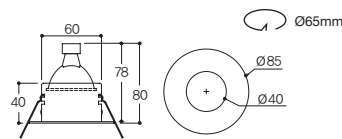

LFD-01.37

센터매입 小

☐ White ☒ Black

Specification

Name LFD-01.37
Size Ø85 × H80
Hole Size Ø65
Lamp HALOGEN MR16(GU5.3) 50W/
LED MR16(GU5.3)
Material **BODY: STEEL**
SIDE COVER: STEEL

Drawing

Lamp

Distribution curve of luminous intensity

LFD-01.22

센터매입 大

☐ White ☒ Black

Specification

Name LFD-01.22
Size Ø110 × H80
Hole Size Ø65
Lamp HALOGEN MR16(GU5.3) 50W/
LED MR16(GU5.3)
Material **BODY: STEEL**
SIDE COVER: STEEL

Drawing

Lamp

Distribution curve of luminous intensity