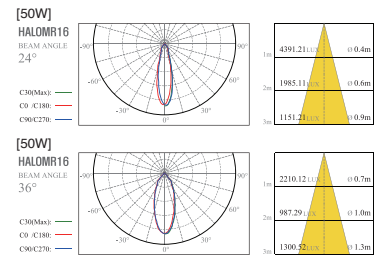

Lamp

Distribution curve of luminous intensity