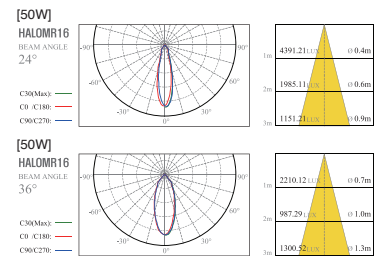

Name **LFD-01.24**
 Size $\varnothing 84 \times H84$
 Hole Size $\varnothing 75$
 Lamp HALOGEN MR16(GU5.3) 50W/
 LED MR16(GU5.3)
 Material **BODY: ALUMINUM**

Drawing

Lamp

MR16 LED MR16

Beam Angle

Distribution curve of luminous intensity