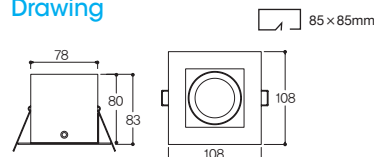

Name LFD-01.31
Size W108×D108×H83
Hole Size W85×D85
Lamp HALOGEN MR16(GU5.3) 50W/
 LED MR16(GU5.3)
Material **BODY:** AL-DIE CASTING
SIDE COVER: STEEL

Lamp

MR16 LED MR16

Beam Angle

Drawing

Halogen Down Light