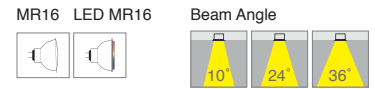

LFD-01.37

센터매입 小

☐ White ☒ Black

Specification

Name LFD-01.37
Size Ø85 × H80
Hole Size Ø65
Lamp HALOGEN MR16(GU5.3) 50W/
LED MR16(GU5.3)
Material **BODY: STEEL**
SIDE COVER: STEEL

Drawing

Lamp

Distribution curve of luminous intensity

LFD-01.22

센터매입 大

☐ White ☒ Black

Specification

Name LFD-01.22
Size Ø110 × H80
Hole Size Ø65
Lamp HALOGEN MR16(GU5.3) 50W/
LED MR16(GU5.3)
Material **BODY: STEEL**
SIDE COVER: STEEL

Drawing

Lamp

Distribution curve of luminous intensity