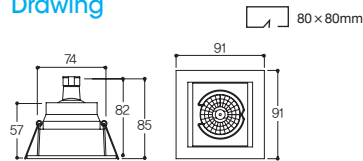

LFD-01.18

할로겐 스퀘어 매입

☐ White ☒ Satin

Specification

Name LFD-01.18
Size W91×D91×H85
Hole Size W80×D80
Lamp HALOGEN MR16(GU5.3) 50W/
LED MR16(GU5.3)
Material **BODY:** AL-DIE CASTING/ STEEL
SIDE COVER: AL-DIE CASTING

Lamp

MR16 LED MR16

Beam Angle

Drawing

LFD-01.31

사각 고 매입

☐ White

Specification

Name LFD-01.31
Size W108×D108×H83
Hole Size W85×D85
Lamp HALOGEN MR16(GU5.3) 50W/
LED MR16(GU5.3)
Material **BODY:** AL-DIE CASTING
SIDE COVER: STEEL

Lamp

MR16 LED MR16

Beam Angle

Drawing