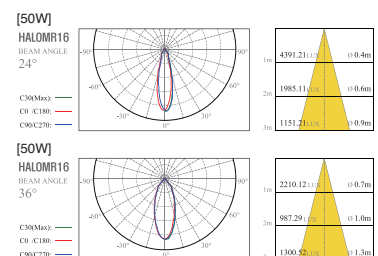

Drawing

Lamp

MR16 LED MR16

Beam Angle

Distribution curve of luminous intensity

LFD-01.23

엘리베이터 매입

White Chrome