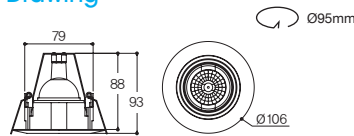

LFD-01.08

고조도 매입

☐ White

Specification

Name LFD-01.08
Size Ø106 × H93
Hole Size Ø95
Lamp HALOGEN MR16(GU5.3) 50W/
LED MR16(GU5.3)
Material **BODY:** AL-DIE CASTING
REFLECTOR: ALUMINUM
SIDE COVER: AL-DIE CASTING

Lamp

MR16 LED MR16

Beam Angle

Drawing

LFD-01.36

고조도 월위셔 매입

☐ White

Specification

Name LFD-01.36
Size Ø106 × H93
Hole Size Ø95
Lamp HALOGEN MR16(GU5.3) 50W/
LED MR16(GU5.3)
Material **BODY:** AL-DIE CASTING
REFLECTOR: ALUMINUM
SIDE COVER: AL-DIE CASTING

Lamp

MR16 LED MR16

Beam Angle

Drawing

LFD-01.14

95파이 센딩 반사

☐ White

Specification

Name LFD-01.14
Size Ø110 × H72
Hole Size Ø95
Lamp HALOGEN MR16(GU5.3) 50W/
LED MR16(GU5.3)
Material **BODY:** AL-DIE CASTING
REFLECTOR: ALUMINUM
SIDE COVER: AL-DIE CASTING

Lamp

MR16 LED MR16

Beam Angle

Drawing