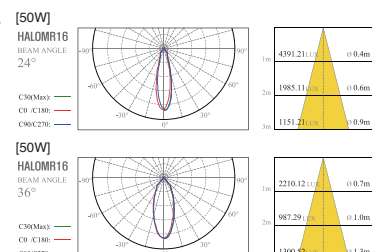

MR16 LED MR16

Beam Angle

Distribution curve of luminous intensity

Drawing

LFD-01.06

80파이 직회전

White Black

Specification