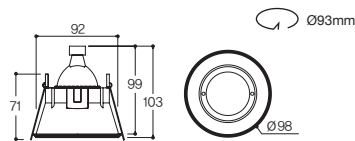

Halogen Down Light

Halogen Down Light

LFD-01.34

프리즘 원형 매입

White

Specification

Name LFD-01.34
Size Ø98×H103
Hole Size Ø93
Lamp HALOGEN MR16(GU5.3) 50W/
 LED MR16(GU5.3)
Material **BODY:** AL-DIE CASTING/ STEEL
SIDE COVER: AL-DIE CASTING

Lamp

MR16 LED MR16

Beam Angle

Drawing

Distribution curve of luminous intensity

LFD-01.35

프리즘 사각 매입

White

Specification

Name LFD-01.35
Size W99×D99×H103
Hole Size W94×D94
Lamp HALOGEN MR16(GU5.3) 50W/
 LED MR16(GU5.3)
Material **BODY:** AL-DIE CASTING/ STEEL
SIDE COVER: AL-DIE CASTING

Lamp

MR16 LED MR16

Beam Angle

Drawing

Distribution curve of luminous intensity

LFD-01.42

홀 원형 매입

White

Specification

Name LFD-01.42
Size Ø88 × H85~121
Hole Size Ø75
Lamp HALOGEN MR16(GU5.3) 50W/
 LED MR16(GU5.3)
Material **BODY:** AL-DIE CASTING/ STEEL
SIDE COVER: AL-DIE CASTING