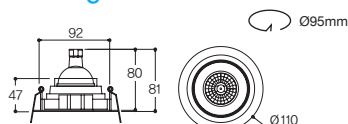

Beam Angle

Drawing

LFD-01.11

95파이 월워셔 매입

White

Specification

Name **LFD-01.11**
 Size $\text{Ø}110 \times H51$
 Hole Size $\text{Ø}95$
 Lamp HALOGEN MR16(GU5.3) 50W/
 LED MR16(GU5.3)
 Material **BODY: AL-DIE CASTING/ STEEL**
SIDE COVER: AL-DIE CASTING

Name **LFD-01.09**
 Size $\text{Ø}110 \times H81$
 Hole Size $\text{Ø}95$
 Lamp HALOGEN MR16(GU5.3) 50W/
 LED MR16(GU5.3)
 Material **BODY: AL-DIE CASTING**
SIDE COVER: AL-DIE CASTING

Lamp

MR16 LED MR16

Beam Angle

Drawing

LFD-01.08

고조도 매입

White

Specification

Name LFD-01.08
Size Ø106 × H93
Hole Size Ø95
Lamp HALOGEN MR16(GU5.3) 50W/
 LED MR16(GU5.3)
Material **BODY:** AL-DIE CASTING
REFLECTOR: ALUMINUM
SIDE COVER: AL-DIE CASTING