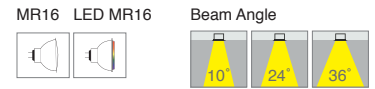

Drawing

Distribution curve of luminous intensity

LFD-01.42

홀 원형 매입

White

Specification

Name LFD-01.42
Size Ø88 × H85~121
Hole Size Ø75
Lamp HALOGEN MR16(GU5.3) 50W/
 LED MR16(GU5.3)
Material **BODY:** AL-DIE CASTING/ STEEL
SIDE COVER: AL-DIE CASTING

Lamp

Drawing

Distribution curve of luminous intensity

LFD-01.41

홀 사각 매입

White

Specification

Name LFD-01.41
Size W88 × D88 × H96~121
Hole Size W70 × D70
Lamp HALOGEN MR16(GU5.3) 50W/
 LED MR16(GU5.3)
Material **BODY:** AL-DIE CASTING/ STEEL
SIDE COVER: AL-DIE CASTING