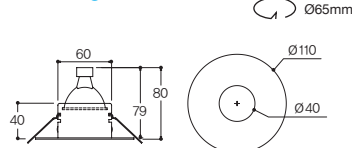

센터매입 大

White Black

Specification

Name LFD-01.22
Size Ø110 × H80
Hole Size Ø65
Lamp HALOGEN MR16(GU5.3) 50W/
 LED MR16(GU5.3)
Material **BODY: STEEL**
SIDE COVER: STEEL

Drawing

Lamp

Distribution curve of luminous intensity