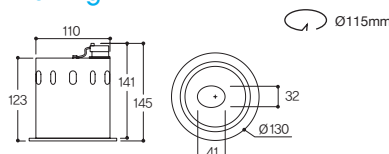

Name **LFD-01.39**
Size $\text{Ø}130 \times \text{H}145$
Hole Size $\text{Ø}115$
Lamp HALOGEN MR16(GU5.3) 50W/
LED MR16(GU5.3)
Material **BODY: STEEL**
REFLECTOR: ALUMINUM
SIDE COVER: PC

Lamp

MR16 LED MR16

Beam Angle

Drawing

LFD-01.05

75파이 직회전

□ White ■ Black ■ Chrome

Specification

Name LFD-01.05
Size Ø93 × H51
Hole Size Ø75
Lamp HALOGEN MR16(GU5.3) 50W/
 LED MR16(GU5.3)
Material **BODY: AL-DIE CASTING**
SIDE COVER: STEEL