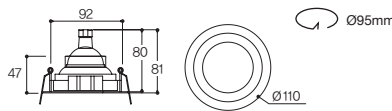

Lamp

MR16 LED MR16

Beam Angle

Drawing

LFD-01.13

95파이 R 매입

White

Specification