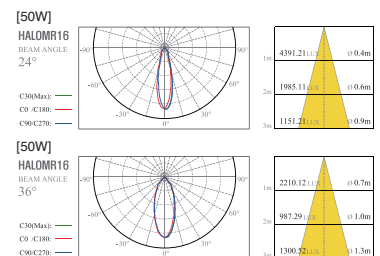

LFD-01.07

85파이 골회전

White

Specification

Name LFD-01.07
Size Ø93 × H51
Hole Size Ø85
Lamp HALOGEN MR16(GU5.3) 50W/
 LED MR16(GU5.3)
Material **BODY:** AL-DIE CASTING
SIDE COVER: AL-DIE CASTING

Drawing

Lamp

Distribution curve of luminous intensity