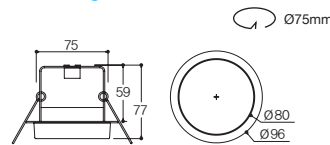

Specification

Name LFD-01.23
Size Ø96 × H77
Hole Size Ø75
Lamp HALOGEN MR16(GU5.3) 50W/
 LED MR16(GU5.3)
Material **BODY: STEEL COVER: GLASS**
SIDE COVER: STEEL

Lamp

MR16 LED MR16

Drawing

LFD-01.04

70파이 방습등

White Chrome

Specification

Name LFD-01.04
Size Ø83 × H74
Hole Size Ø70
Lamp HALOGEN MR16(GU5.3) 50W/
 LED MR16(GU5.3)
Material **BODY: STEEL COVER: GLASS**
SIDE COVER: AL-DIE CASTING

Lamp

MR16 LED MR16

Drawing