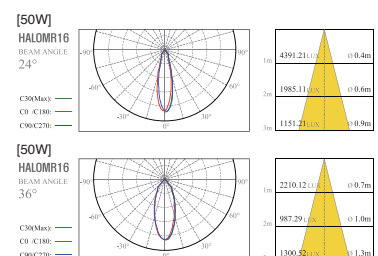

Drawing

Lamp

MR16 LED MR16

Beam Angle

Distribution curve of luminous intensity

LFD-01.37

센터매입 小

White Black