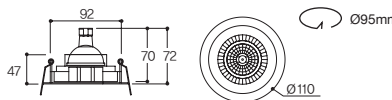

Lamp

MR16 LED MR16

Beam Angle

Drawing

LFD-01.15

이중 회전 매입

White Black

Specification