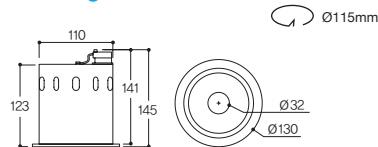

Halogen Down Light

LFD-01.38

A TYPE 고조도 직다운

White

Specification

Name **LFD-01.38**
Size $\text{Ø}130 \times \text{H}145$
Hole Size $\text{Ø}115$
Lamp HALOGEN MR16(GU5.3) 50W/
LED MR16(GU5.3)
Material **BODY: STEEL**
REFLECTOR: ALUMINUM
SIDE COVER: PC

Lamp

MR16 LED MR16

Beam Angle

Drawing

LFD-01.39

B TYPE 고조도 월위서

White

Specification