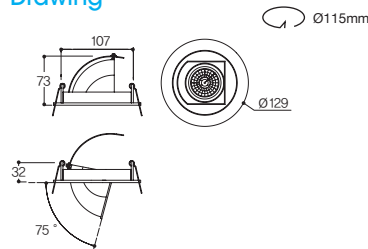

LFD-01.05

75파이 직회전

□ White ■ Black ■ Chrome

Specification

Name LFD-01.05
Size Ø93 × H51
Hole Size Ø75
Lamp HALOGEN MR16(GU5.3) 50W/
LED MR16(GU5.3)
Material **BODY: AL-DIE CASTING**
SIDE COVER: STEEL

Drawing

Lamp

Distribution curve of luminous intensity

LFD-01.21

프리매입

□ White ■ Black

Specification

Name LFD-01.21
Size Ø129 × H73
Hole Size Ø115
Lamp HALOGEN MR16(GU5.3) 50W/
LED MR16(GU5.3)
Material **BODY: AL-DIE CASTING**
SIDE COVER: AL-DIE CASTING

Drawing

Lamp

Distribution curve of luminous intensity