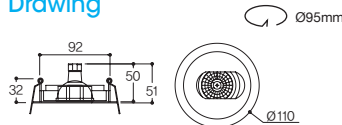

Beam Angle

Drawing

LFD-01.11

95파이 월워셔 매입

White

Specification

Name **LFD-01.11**
 Size $\text{Ø}110 \times H51$
 Hole Size $\text{Ø}95$
 Lamp HALOGEN MR16(GU5.3) 50W/
 LED MR16(GU5.3)
 Material **BODY: AL-DIE CASTING/ STEEL**
SIDE COVER: AL-DIE CASTING

Lamp

MR16 LED MR16

Beam Angle

Drawing

LFD-01.09

95파이 플 매입

White

Specification