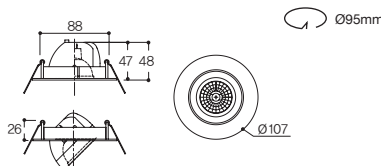

MR16 LED MR16

Beam Angle

Distribution curve of luminous intensity

Drawing

LFD-01.06

80파이 직회전

White Black

Specification

Name LFD-01.06
Size Ø95 × H51
Hole Size Ø80
Lamp HALOGEN MR16(GU5.3) 50W/
 LED MR16(GU5.3)
Material **BODY:** AL-DIE CASTING
SIDE COVER: AL-DIE CASTING

Drawing

Lamp

Distribution curve of luminous intensity