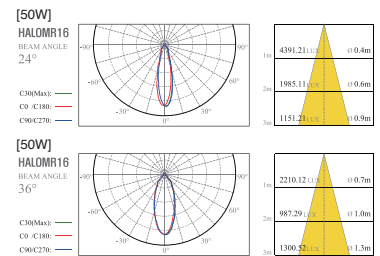

Lamp

Distribution curve of luminous intensity