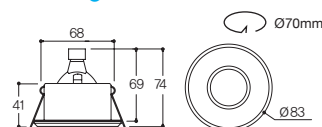

White Chrome

Specification

Name LFD-01.04
Size Ø83 × H74
Hole Size Ø70
Lamp HALOGEN MR16(GU5.3) 50W/
 LED MR16(GU5.3)
Material **BODY: STEEL COVER: GLASS**
SIDE COVER: AL-DIE CASTING

Lamp

MR16 LED MR16

Drawing

Halogen Down Light

LFD-01.16

사각 유리 매입 小

White Gray

Specification

Name **LFD-01.16**
Size **W83×D83×H86**
Hole Size **W70×D70**
Lamp **HALOGEN MR16(GU5.3) 50W/
LED MR16(GU5.3)**
Material **BODY: STEEL COVER: GLASS
SIDE COVER: STEEL**