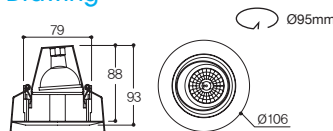

Name LFD-01.36
Size Ø106 × H93
Hole Size Ø95
Lamp HALOGEN MR16(GU5.3) 50W/
 LED MR16(GU5.3)
Material **BODY:** AL-DIE CASTING
REFLECTOR: ALUMINUM
SIDE COVER: AL-DIE CASTING

Lamp

MR16 LED MR16

Beam Angle

Drawing