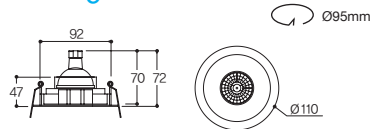

Lamp

Drawing

Distribution curve of luminous intensity

LFD-01.41

홀 사각 매입

White

Specification

Name LFD-01.41
Size W88 × D88 × H96~121
Hole Size W70 × D70
Lamp HALOGEN MR16(GU5.3) 50W/
 LED MR16(GU5.3)
Material **BODY:** AL-DIE CASTING/ STEEL
SIDE COVER: AL-DIE CASTING

Lamp

Drawing

Distribution curve of luminous intensity

Halogen Down Light

LFD-01.10

원포인트 매입

White

Specification

Name **LFD-01.10**
 Size $\text{Ø}110 \times H72$
 Hole Size $\text{Ø}95$
 Lamp HALOGEN MR16(GU5.3) 50W/
 LED MR16(GU5.3)
 Material **BODY: AL-DIE CASTING/ STEEL**
SIDE COVER: AL-DIE CASTING

Lamp

MR16 LED MR16

Beam Angle

Drawing

LFD-01.11

95파이 월워셔 매입

White

Specification

Name **LFD-01.11**
 Size $\text{Ø}110 \times H51$
 Hole Size $\text{Ø}95$
 Lamp HALOGEN MR16(GU5.3) 50W/
 LED MR16(GU5.3)
 Material **BODY: AL-DIE CASTING/ STEEL**
SIDE COVER: AL-DIE CASTING