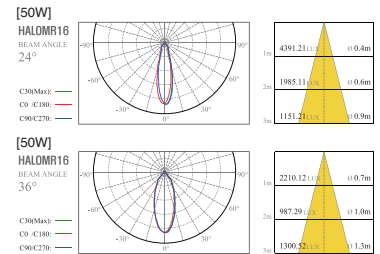

Lamp

Distribution curve of luminous intensity