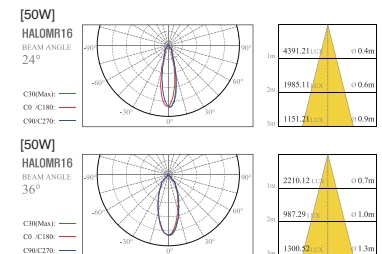

Distribution curve of luminous intensity