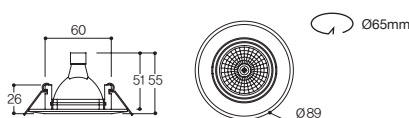

Halogen Down Light

LFD-01.03

65파이 직매입

White Black

Specification

Name **LFD-01.03**
Size $\varnothing 79 \times H57$
Hole Size $\varnothing 65$
Lamp HALOGEN MR16(GU5.3) 50W/
LED MR16(GU5.3)
Material **BODY: AL-DIE CASTING/ STEEL**
SIDE COVER: AL-DIE CASTING

Drawing

Lamp

MR16 LED MR16

Beam Angle

Distribution curve of luminous intensity

LFD-01.32

65파이 직회전

White Black

Specification

Name **LFD-01.32**
Size $\varnothing 89 \times H55$
Hole Size $\varnothing 65$
Lamp HALOGEN MR16(GU5.3) 50W/
LED MR16(GU5.3)
Material **BODY: AL-DIE CASTING/ STEEL**
SIDE COVER: AL-DIE CASTING

Drawing

Lamp

MR16 LED MR16

Beam Angle

Distribution curve of luminous intensity