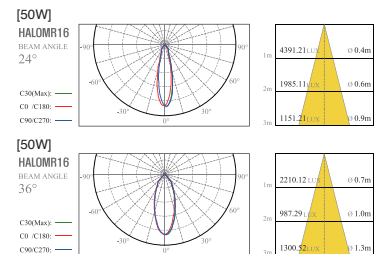

Drawing

Lamp

MR16 LED MR16

Beam Angle

Distribution curve of luminous intensity

LFD-01.32

65파이 직회전

White Black