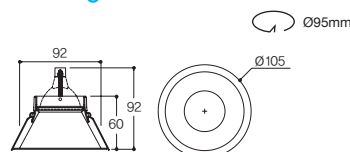

Halogen Down Light

LFD-01.24

반사경 매입 小

☐ White ☐ Sanding

Specification

Name **LFD-01.24**
Size $\varnothing 84 \times H84$
Hole Size $\varnothing 75$
Lamp HALOGEN MR16(GU5.3) 50W/
LED MR16(GU5.3)
Material **BODY: ALUMINUM**

Drawing

Lamp

MR16 LED MR16

Beam Angle

Distribution curve of luminous intensity

LFD-01.25

반사경 매입 大

☐ White ☐ Sanding

Specification

Name **LFD-01.25**
Size $\varnothing 105 \times H92$
Hole Size $\varnothing 95$
Lamp HALOGEN MR16(GU5.3) 50W/
LED MR16(GU5.3)
Material **BODY: ALUMINUM**

Drawing

Lamp

MR16 LED MR16

Beam Angle

Distribution curve of luminous intensity