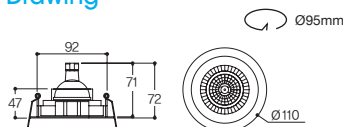

LFD-01.08

고조도 매입

☐ White

Specification

Name LFD-01.08
Size Ø106 × H93
Hole Size Ø95
Lamp HALOGEN MR16(GU5.3) 50W/
LED MR16(GU5.3)
Material **BODY:** AL-DIE CASTING
REFLECTOR: ALUMINUM
SIDE COVER: AL-DIE CASTING

Lamp

MR16 LED MR16

Beam Angle

Drawing

LFD-01.36

고조도 월위셔 매입

☐ White

Specification

Name LFD-01.36
Size Ø106 × H93
Hole Size Ø95
Lamp HALOGEN MR16(GU5.3) 50W/
LED MR16(GU5.3)
Material **BODY:** AL-DIE CASTING
REFLECTOR: ALUMINUM
SIDE COVER: AL-DIE CASTING

Lamp

MR16 LED MR16

Beam Angle

Drawing

LFD-01.14

95파이 센딩 반사

☐ White

Specification

Name LFD-01.14
Size Ø110 × H72
Hole Size Ø95
Lamp HALOGEN MR16(GU5.3) 50W/
LED MR16(GU5.3)
Material **BODY:** AL-DIE CASTING
REFLECTOR: ALUMINUM
SIDE COVER: AL-DIE CASTING

Lamp

MR16 LED MR16

Beam Angle

Drawing